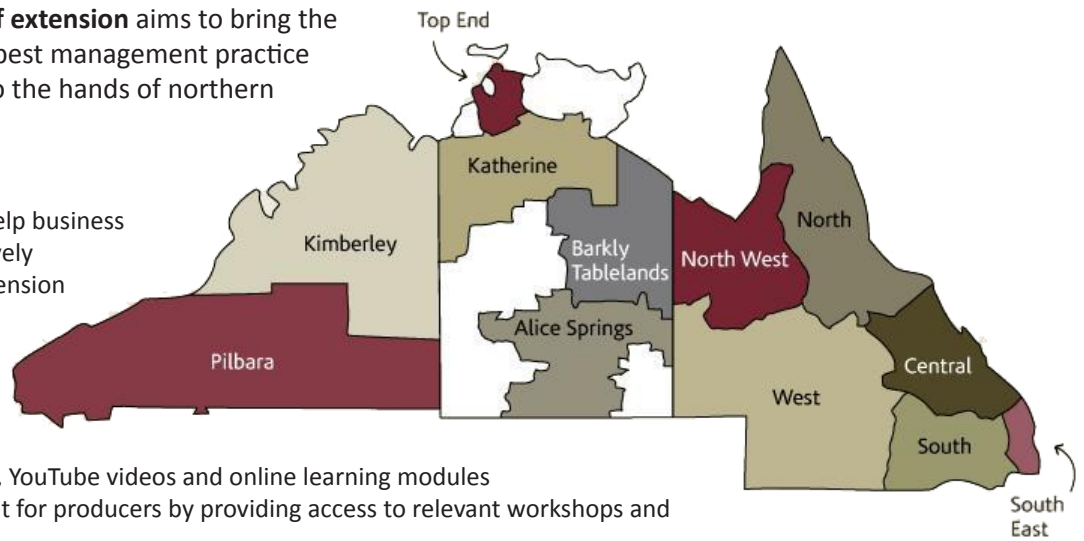

The **FutureBeef initiative for beef extension** aims to bring the latest research technologies and best management practice knowledge, skills and training into the hands of northern beef producers.

FutureBeef will:

- Focus on industry priorities to help business respond faster and more effectively
- Combine investment in beef extension to provide practical tools, management practices and information
- Help producers access the latest information via new technologies including webinars, YouTube videos and online learning modules
- Enable professional development for producers by providing access to relevant workshops and courses.

To find out more about the FutureBeef Program and what it can offer you, visit futurebeef.com.au

With compliments

Queensland Government

Northern Territory Government

Department of Agriculture and Food

MLA
MEAT & LIVESTOCK AUSTRALIA