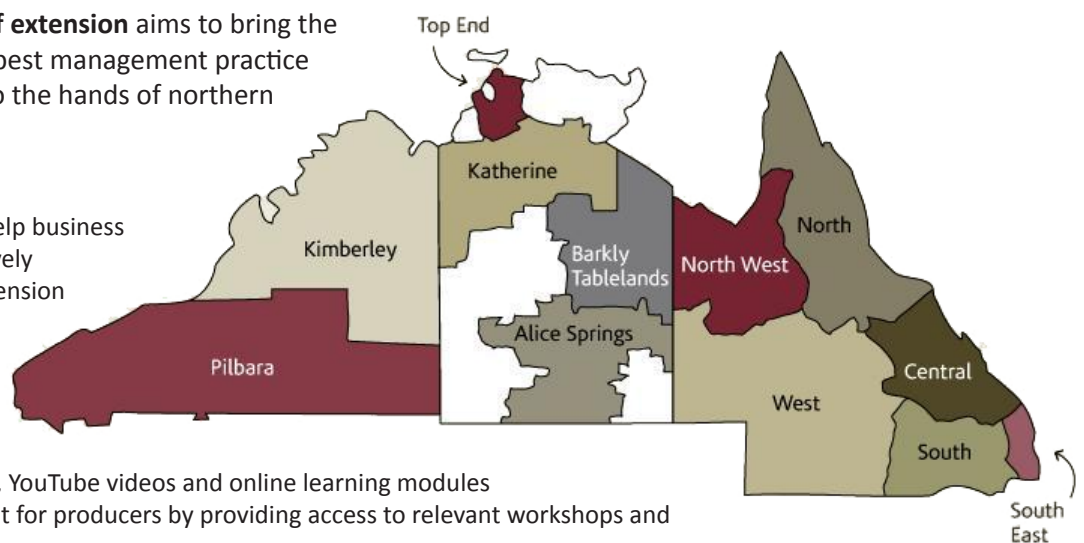

To find out more about the FutureBeef Program and what it can offer you, visit futurebeef.com.au

With compliments

Queensland Government

Northern Territory Government

Department of Agriculture and Food

MLA
MEAT & LIVESTOCK AUSTRALIA

The **FutureBeef initiative for beef extension** aims to bring the latest research technologies and best management practice knowledge, skills and training into the hands of northern beef producers.

FutureBeef will:

- Focus on industry priorities to help business respond faster and more effectively
- Combine investment in beef extension to provide practical tools, management practices and information
- Help producers access the latest information via new technologies including webinars, YouTube videos and online learning modules
- Enable professional development for producers by providing access to relevant workshops and courses.