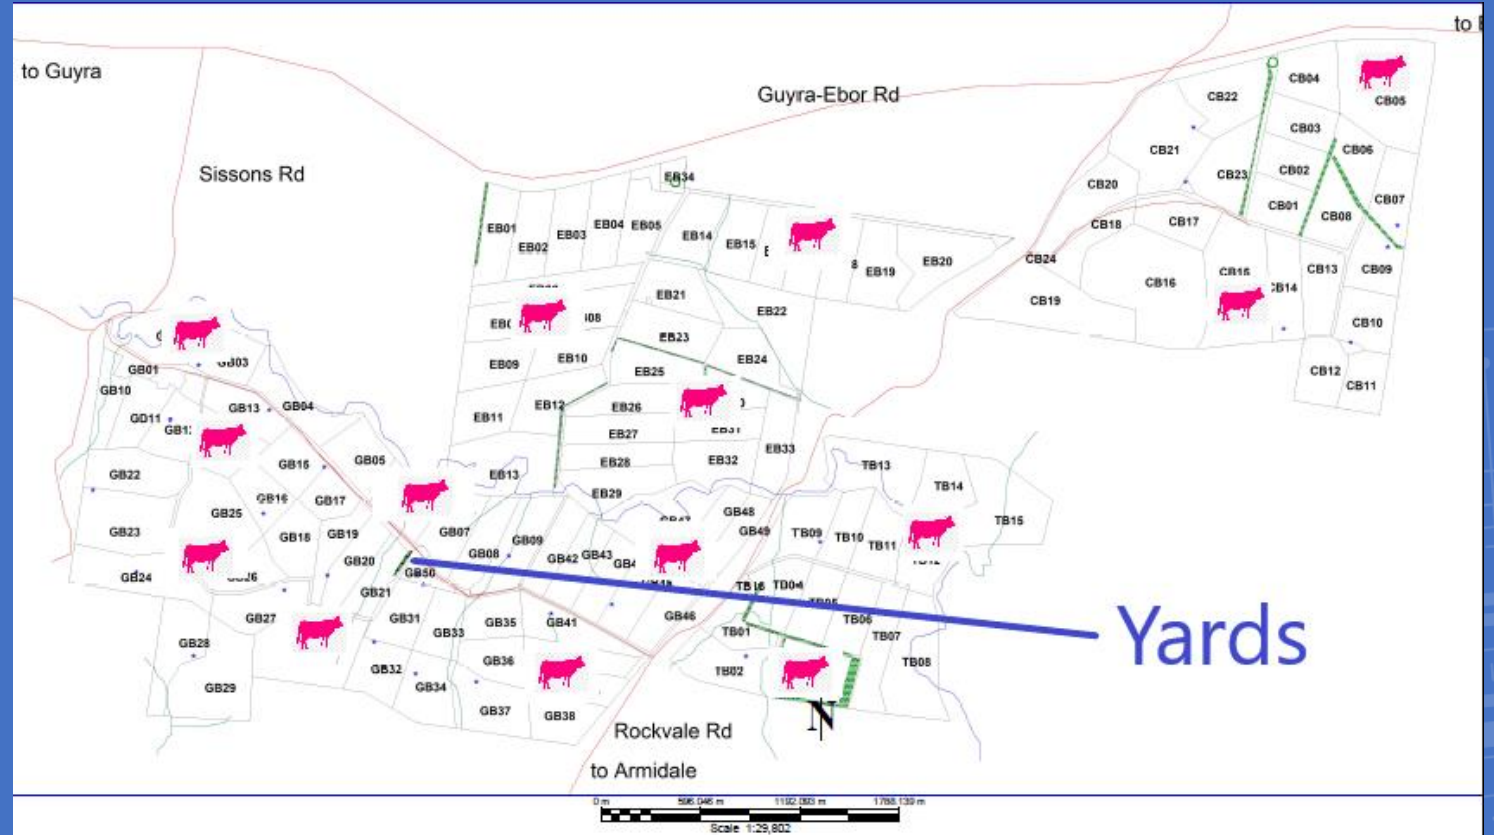

Livestock weighing in the paddock...that works.

OPTIWEIGH

Introduction

Problem

- We need better animal weight information:
 - To optimise sale weights and avoid penalties;
 - To improve reproductive performance;
 - To improve feed utilisation outcomes.
- Without having to take the animals to the yards to be weighed
 - Time and cost
 - Animal weight loss

Just missing weight specs costs the Australian industry hundreds of \$millions

Why it works

- Animals voluntarily weigh themselves because they only need to place two feet on the platform (enticed by the presence of a lick block)
- Doesn't rely on forcing or training the animals to do anything
- Takes only between 1 and 5 days to get a representative sample of the mob
- The unit can be moved quickly and easily from mob to mob

How many get weighed?

- Proportion of the mob weighed averages 45% over a two week period – but there is a lot of variation – mostly depending on mob size

Mob Size	Percent Weighed
<50	75%
50-150	51%
>150	29%

- More important than percent of mob is the actual number weighed according to range of weights in the mob.

Range in weights (kg)	Number of records required for 10kg accuracy	Number of records required for 20kg accuracy
50	10	2
100	15	5
150	35	10
200	60	15
250	95	25
300	160	40