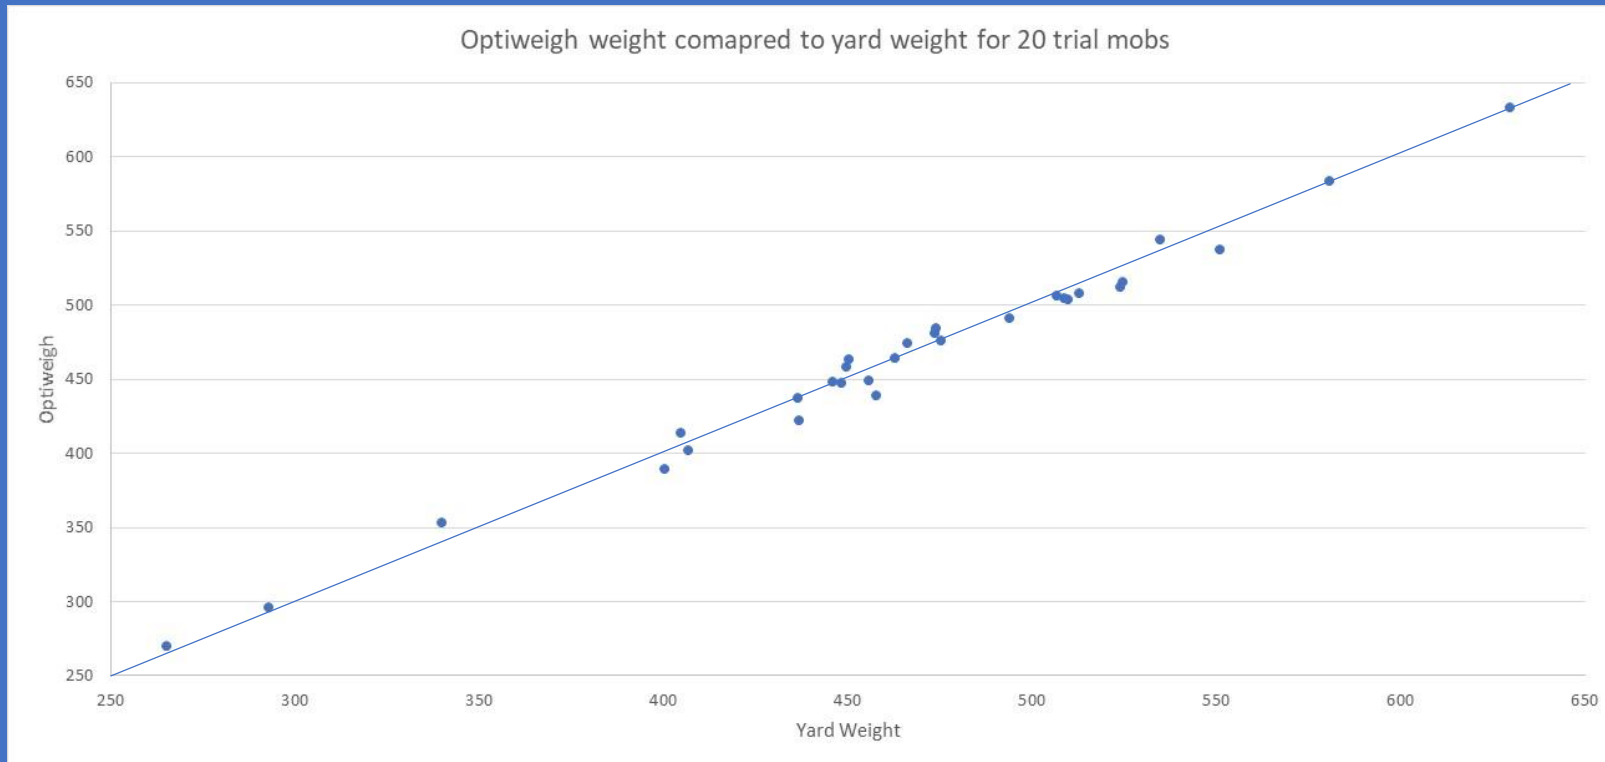

Just missing weight specs costs the Australian industry hundreds of \$millions

Why it works

- Animals voluntarily weigh themselves because they only need to place two feet on the platform (enticed by the presence of a lick block)
- Doesn't rely on forcing or training the animals to do anything
- Takes only between 1 and 5 days to get a representative sample of the mob
- The unit can be moved quickly and easily from mob to mob

How accurate is it?

- Front feet to whole body weight correlation is very high
 - Established in USA 30 years ago
 - Validated by CSIRO for Optiweigh
- Repeated weighings over time make it more reliable than single point in time weighing

How many get weighed?

- Proportion of the mob weighed averages 45% over a two week period – but there is a lot of variation – mostly depending on mob size

Mob Size	Percent Weighed
<50	75%
50-150	51%
>150	29%

- More important than percent of mob is the actual number weighed according to range of weights in the mob.

Range in weights (kg)	Number of records required for 10kg accuracy	Number of records required for 20kg accuracy
50	10	2
100	15	5
150	35	10
200	60	15
250	95	25
300	160	40