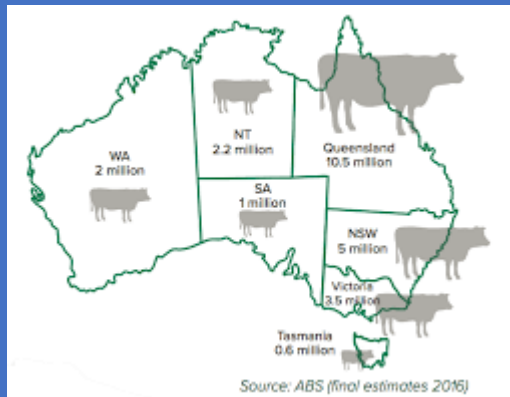

Livestock weighing in the paddock...that works.

OPTIWEIGH

Introduction

Problem

- We need better animal weight information:
 - To optimise sale weights and avoid penalties;
 - To improve reproductive performance;
 - To improve feed utilisation outcomes.
- Without having to take the animals to the yards to be weighed
 - Time and cost
 - Animal weight loss

Just missing weight specs costs the Australian industry hundreds of \$millions

Why it works

- Animals voluntarily weigh themselves because they only need to place two feet on the platform (enticed by the presence of a lick block)
- Doesn't rely on forcing or training the animals to do anything
- Takes only between 1 and 5 days to get a representative sample of the mob
- The unit can be moved quickly and easily from mob to mob

How accurate is it?

- Front feet to whole body weight correlation is very high
 - Established in USA 30 years ago
 - Validated by CSIRO for Optiweigh
- Repeated weighings over time make it more reliable than single point in time weighing